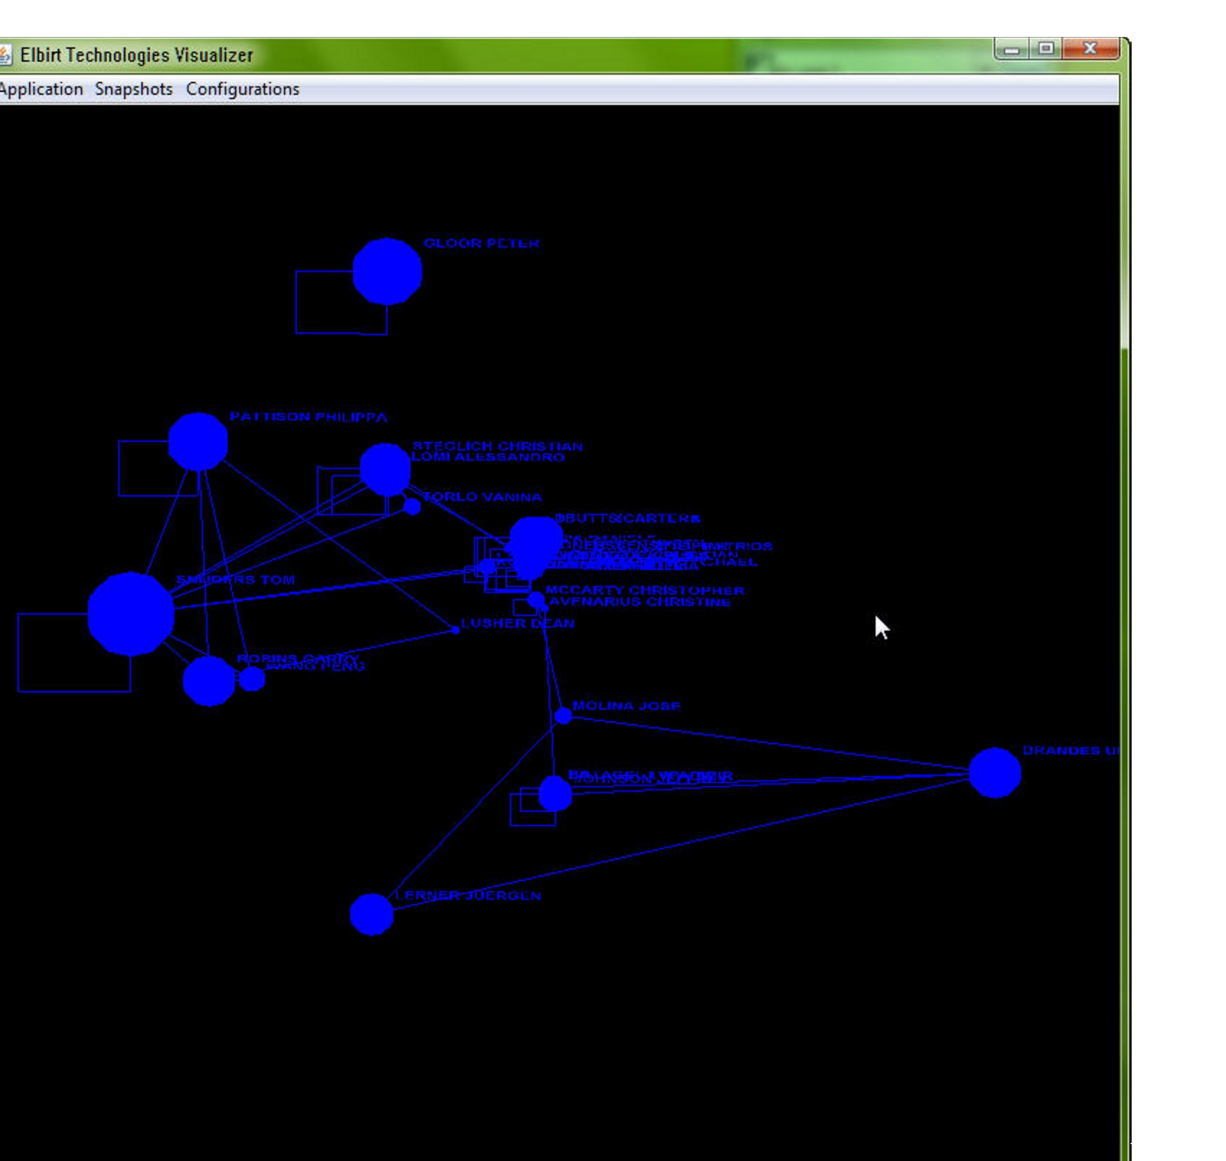

Create multiple output files including Time Series, ET-V and Excel XLSX data files.

Import data from Text Delimited and XLS/XLSX formats.

MDS Coordinates generated describe the object's similarity to all other objects.

Fowler, J. H. (2006). Connecting the Congress: A Study of Cosponsorship Networks. *Political Analysis*, 14 (4), 456-487.

Barnett, G. A., & Sung, E. J. (2003). An examination of Canada's Interprovincial Networks. *Sunbelt Social Networks Conference*. Cancun, Mexico.

Sunbelt XXI

Sunbelt XXII

Sunbelt XXIII

Sunbelt XXIV

Sunbelt XXV

Sunbelt XVI

Sunbelt XVII

Sunbelt XVIII

Sunbelt XIX

Sunbelt XXX

- * Self Reflexive Edges are Presentations without Co-Authors.
- * Colors have no specific meaning.
- * Object size is the number of publications for the given conference.
- * Authors with 5 or more years of conference presentation.