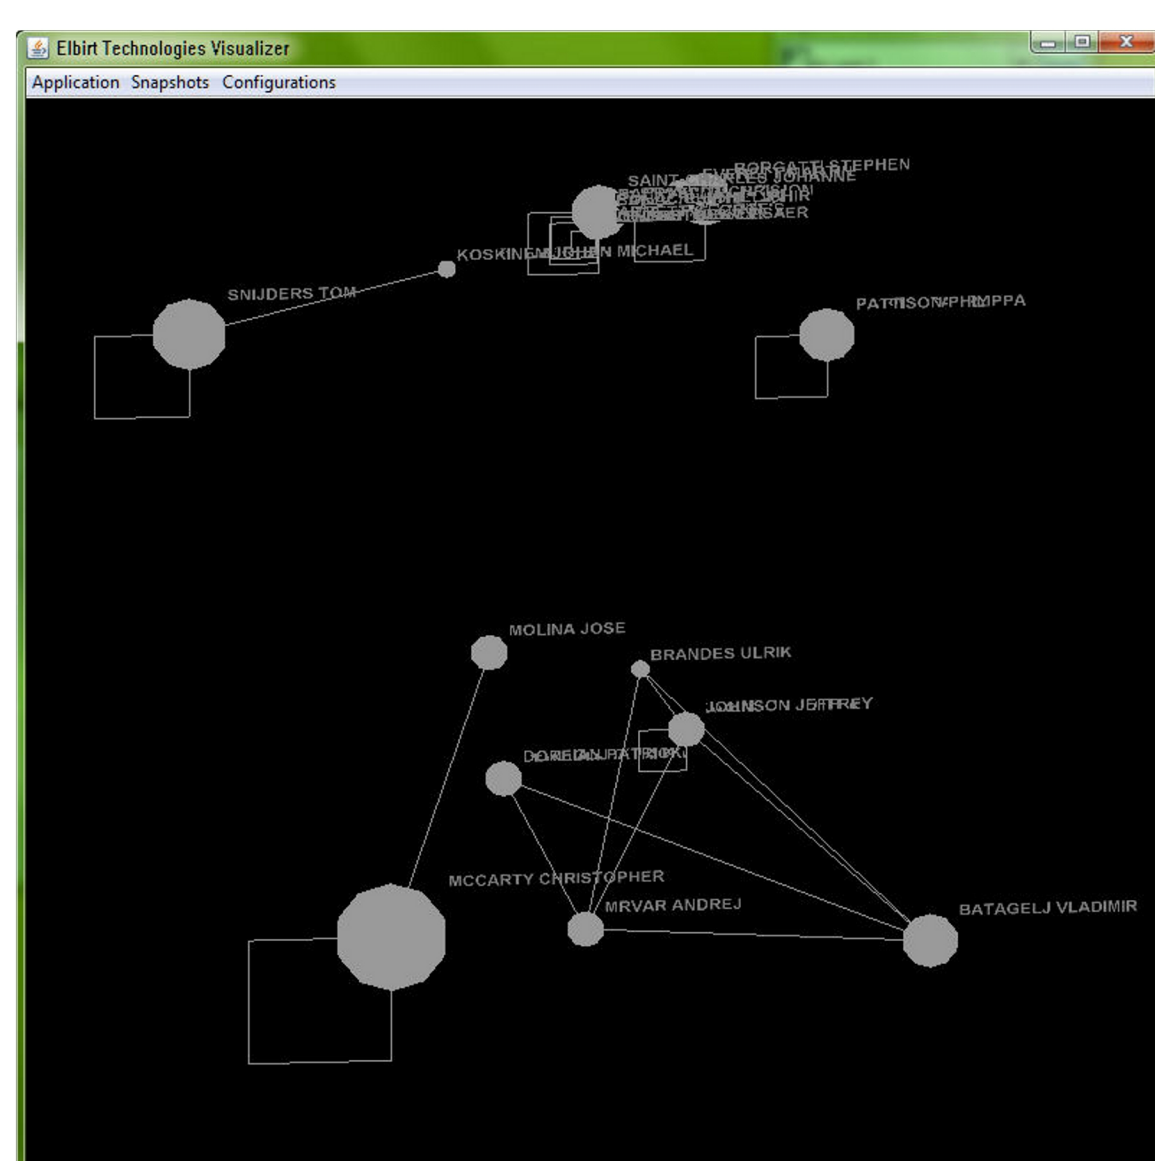

Create multiple output files including Time Series, ET-V and Excel XLSX data files.

Import data from Text Delimited and XLS/XLSX formats.

MDS Coordinates generated describe the object's similarity to all other objects.

Fowler, J. H. (2006). Connecting the Congress: A Study of Cosponsorship Networks. *Political Analysis*, 14 (4), 456-487.

Barnett, G. A., & Sung, E. J. (2003). An examination of Canada's Interprovincial Networks. *Sunbelt Social Networks Conference*. Cancun, Mexico.

Sunbelt XXI

Sunbelt XXII

Sunbelt XXIII

Sunbelt XXIV

Sunbelt XXV

Sunbelt XVI

Sunbelt XVII

Sunbelt XVIII

Sunbelt XIX

Sunbelt XXX

- * Self Reflexive Edges are Presentations without Co-Authors.
- * Colors have no specific meaning.
- * Object size is the number of publications for the given conference.
- * Authors with 5 or more years of conference presentation.