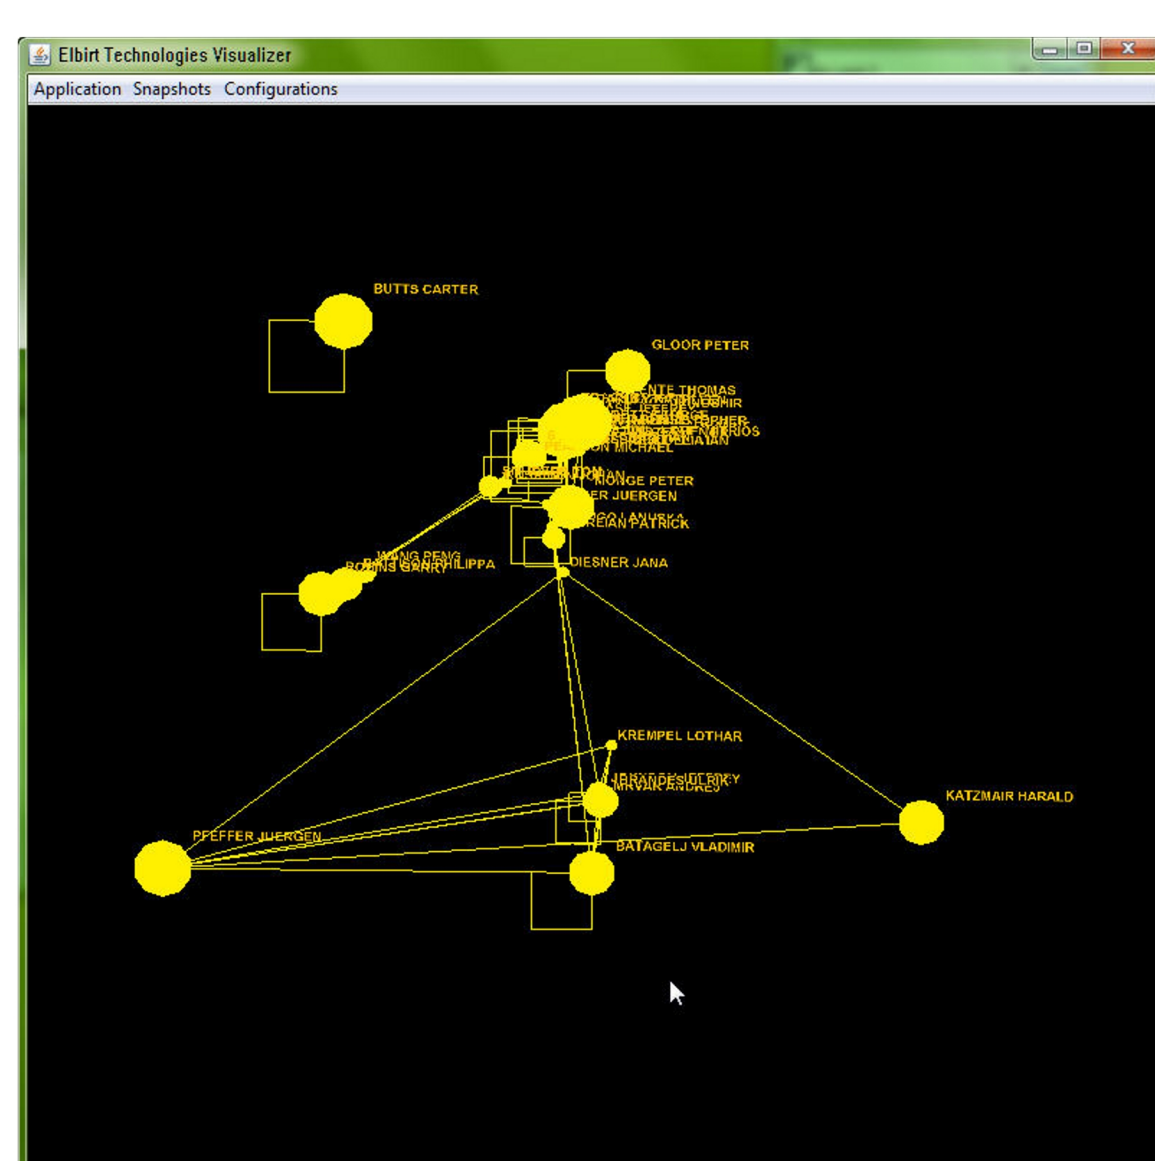

Create multiple output files including Time Series, ET-V and Excel XLSX data files.

Import data from Text Delimited and XLS/XLSX formats.

MDS Coordinates generated describe the object's similarity to all other objects.

Fowler, J. H. (2006). Connecting the Congress: A Study of Cosponsorship Networks. *Political Analysis*, 14 (4), 456-487.

Barnett, G. A., & Sung, E. J. (2003). An examination of Canada's Interprovincial Networks. *Sunbelt Social Networks Conference*. Cancun, Mexico.

Sunbelt XXI

Sunbelt XXII

Sunbelt XXIII

Sunbelt XXIV

Sunbelt XXV

Sunbelt XVI

Sunbelt XVII

Sunbelt XVIII

Sunbelt XIX

Sunbelt XXX

- * Self Reflexive Edges are Presentations without Co-Authors.
- * Colors have no specific meaning.
- * Object size is the number of publications for the given conference.
- * Authors with 5 or more years of conference presentation.