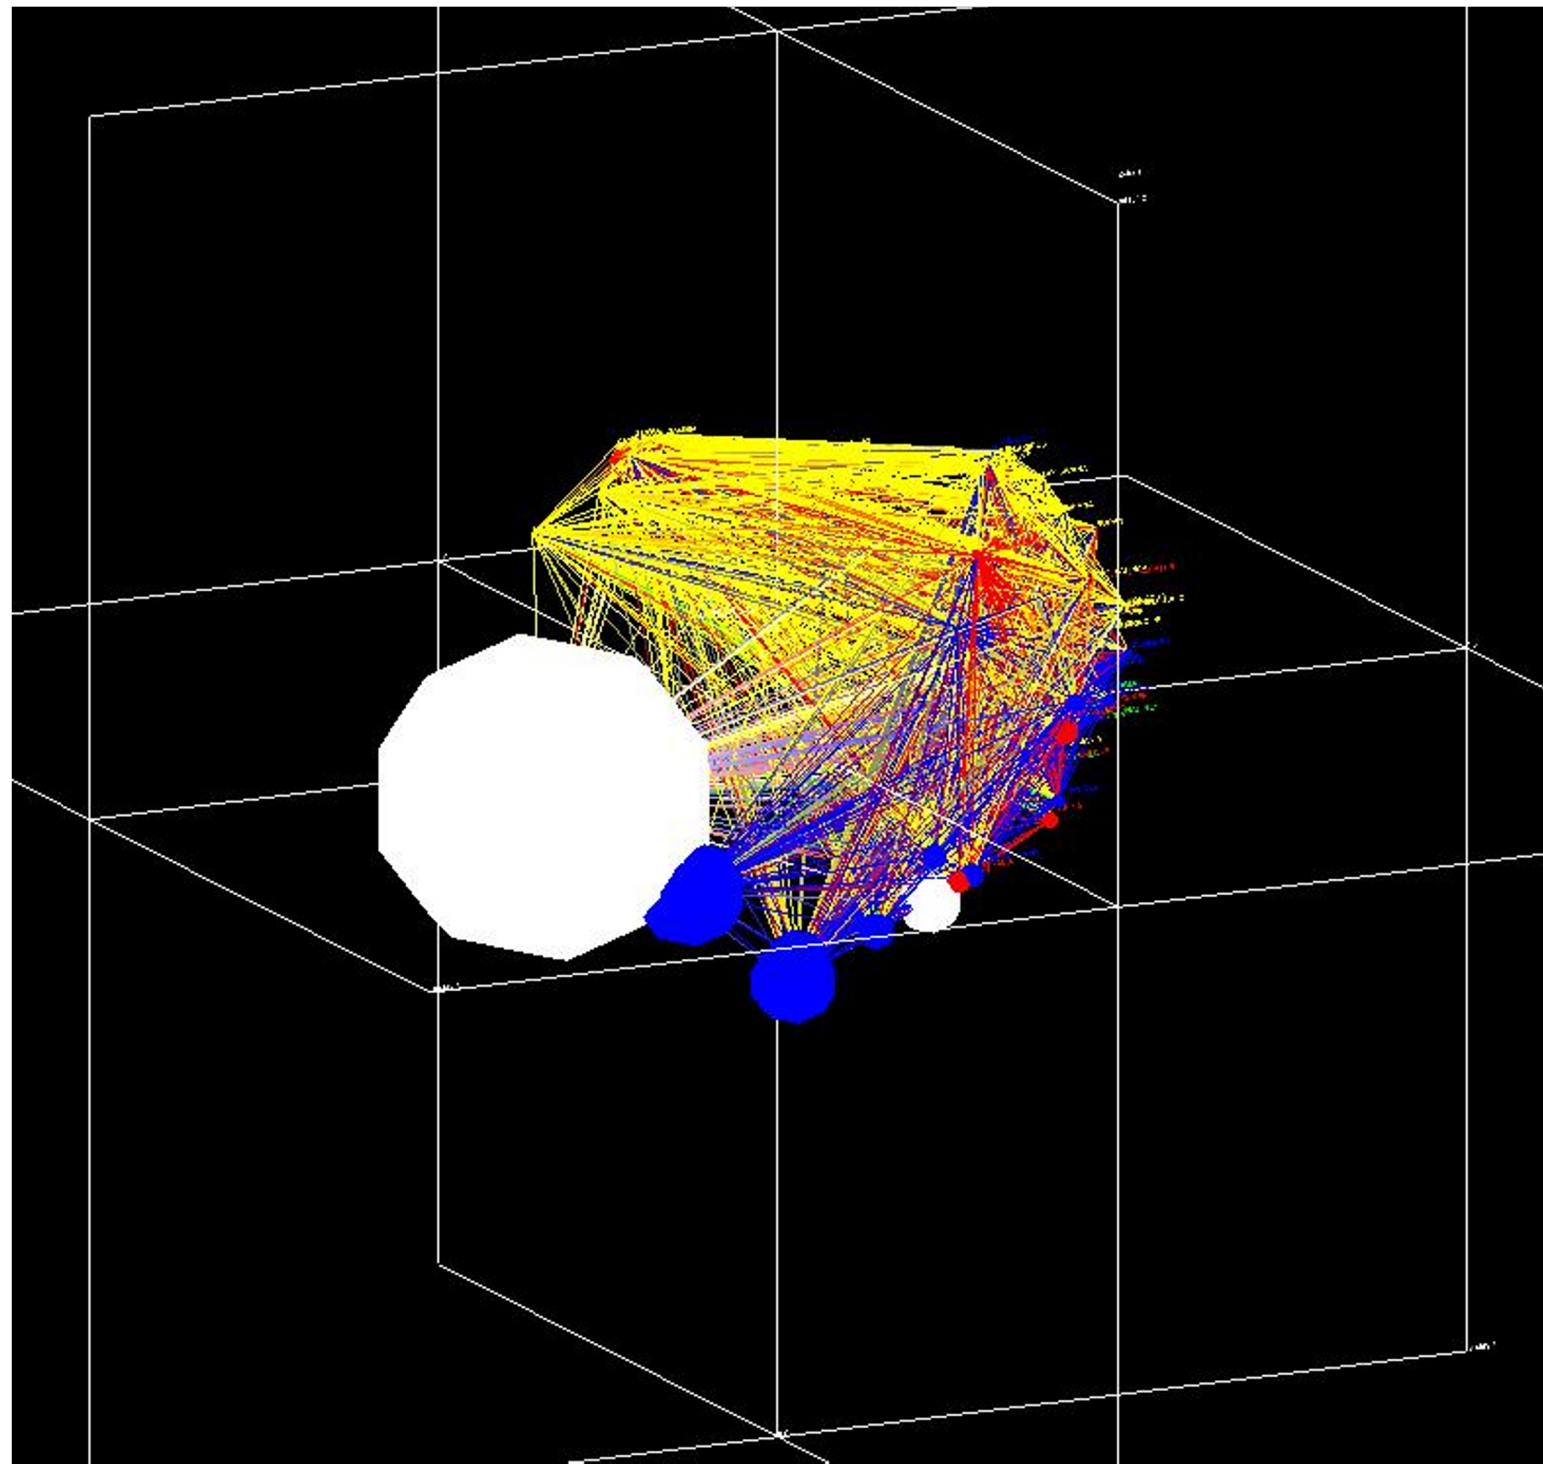

MATRIX TO COORDINATES 4.0

Unrotated

Rotated

<http://www.elbirttechnologies.com>

**Free Installer Download
32 & 64 bit Windows**

Create Multi-Dimensional Riemann Spaces with Unlimited Size and Dimensionality.

Create multiple output files including Time Series, ET-V and Excel XLSX data files.

Import data from Text Delimited and XLS/XLSX formats.

MDS Coordinates generated describe the object's similarity to all other objects.

Distances are created based on the row/column differences using Structural Equivalence / Pythagorean Theory.

Closer objects share similar network structure.

Time series and Optimal Choice Rotation Methods.

Sunbelt XIX

Sunbelt XXX

- * Self Reflexive Edges are Presentations without Co-Authors.
- * Colors have no specific meaning.
- * Object size is the number of publications for the given conference.
- * Authors with 5 or more years of conference presentation.