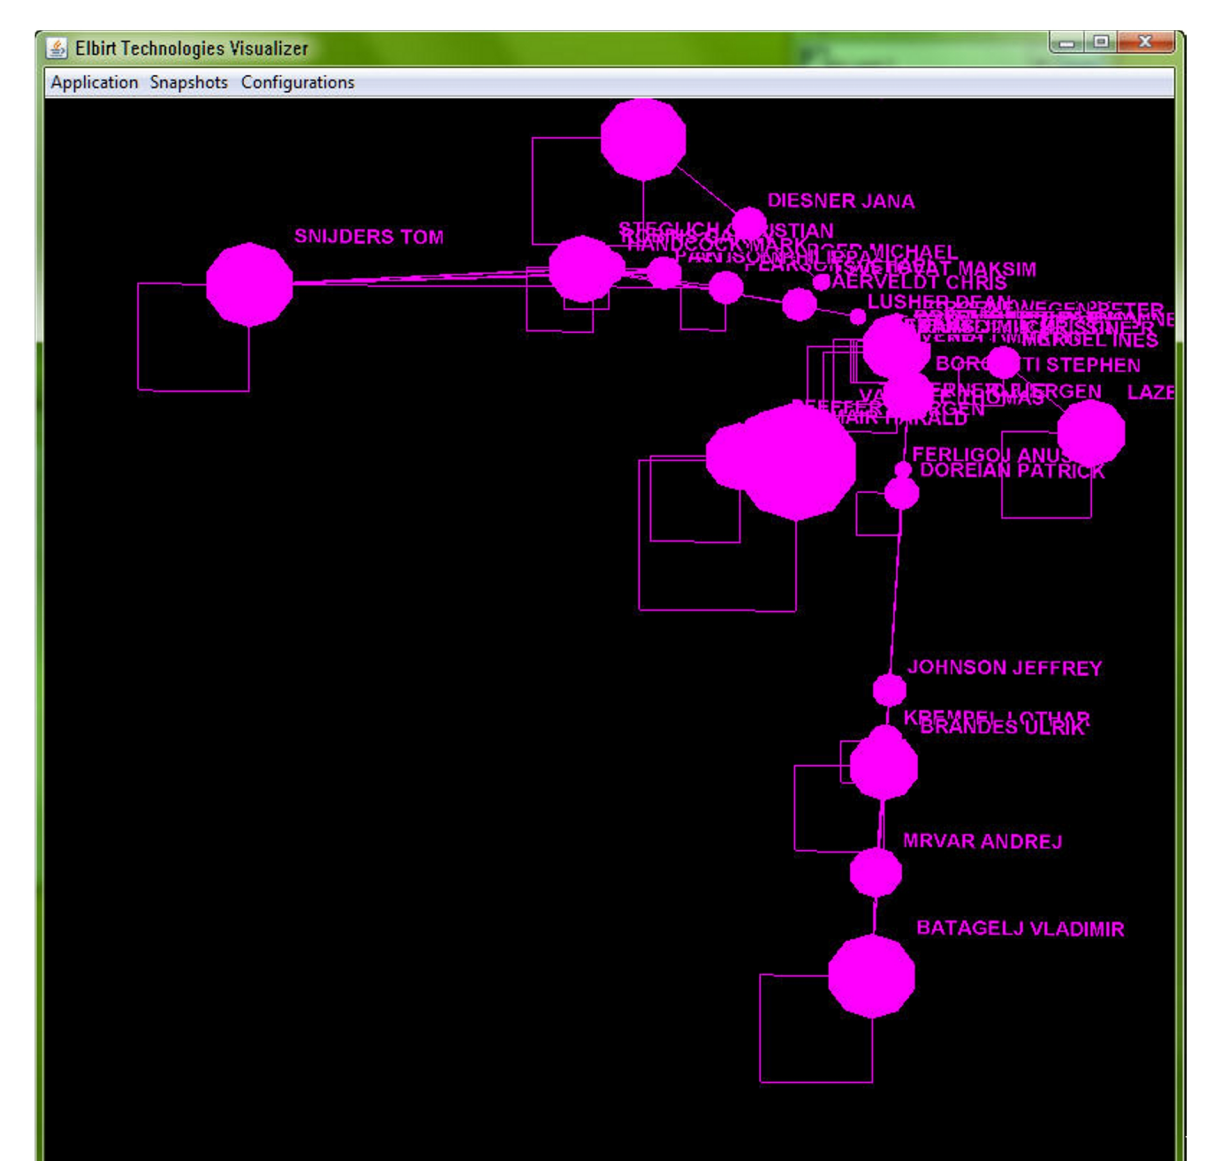

Create multiple output files including Time Series, ET-V and Excel XLSX data files.

Import data from Text Delimited and XLS/XLSX formats.

MDS Coordinates generated describe the object's similarity to all other objects.

Fowler, J. H. (2006). Connecting the Congress: A Study of Cosponsorship Networks. *Political Analysis*, 14 (4), 456-487.

Barnett, G. A., & Sung, E. J. (2003). An examination of Canada's Interprovincial Networks. *Sunbelt Social Networks Conference*. Cancun, Mexico.

Sunbelt XXI

Sunbelt XXII

Sunbelt XXIII

Sunbelt XXIV

Sunbelt XXV

Sunbelt XVI

Sunbelt XVII

Sunbelt XVIII

Sunbelt XIX

Sunbelt XXX

- * Self Reflexive Edges are Presentations without Co-Authors.
- * Colors have no specific meaning.
- * Object size is the number of publications for the given conference.
- * Authors with 5 or more years of conference presentation.