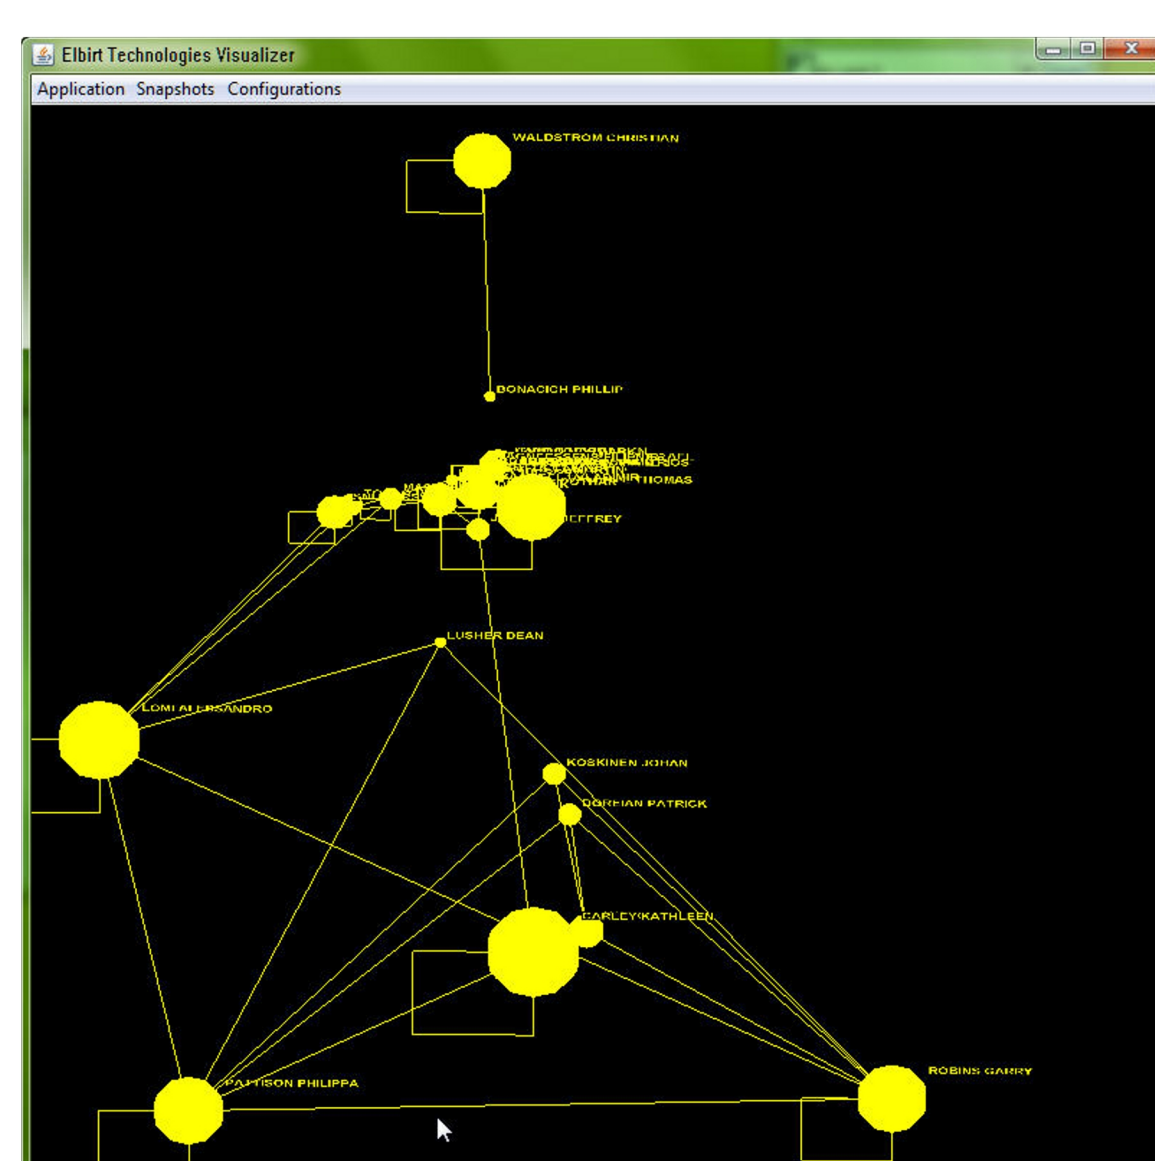

Create multiple output files including Time Series, ET-V and Excel XLSX data files.

Import data from Text Delimited and XLS/XLSX formats.

MDS Coordinates generated describe the object's similarity to all other objects.

Fowler, J. H. (2006). Connecting the Congress: A Study of Cosponsorship Networks. *Political Analysis*, 14 (4), 456-487.

Barnett, G. A., & Sung, E. J. (2003). An examination of Canada's Interprovincial Networks. *Sunbelt Social Networks Conference*. Cancun, Mexico.

Sunbelt XXI

Sunbelt XXII

Sunbelt XXIII

Sunbelt XXIV

Sunbelt XXV

Sunbelt XVI

Sunbelt XVII

Sunbelt XVIII

Sunbelt XIX

Sunbelt XXX

- * Self Reflexive Edges are Presentations without Co-Authors.
- * Colors have no specific meaning.
- * Object size is the number of publications for the given conference.
- * Authors with 5 or more years of conference presentation.