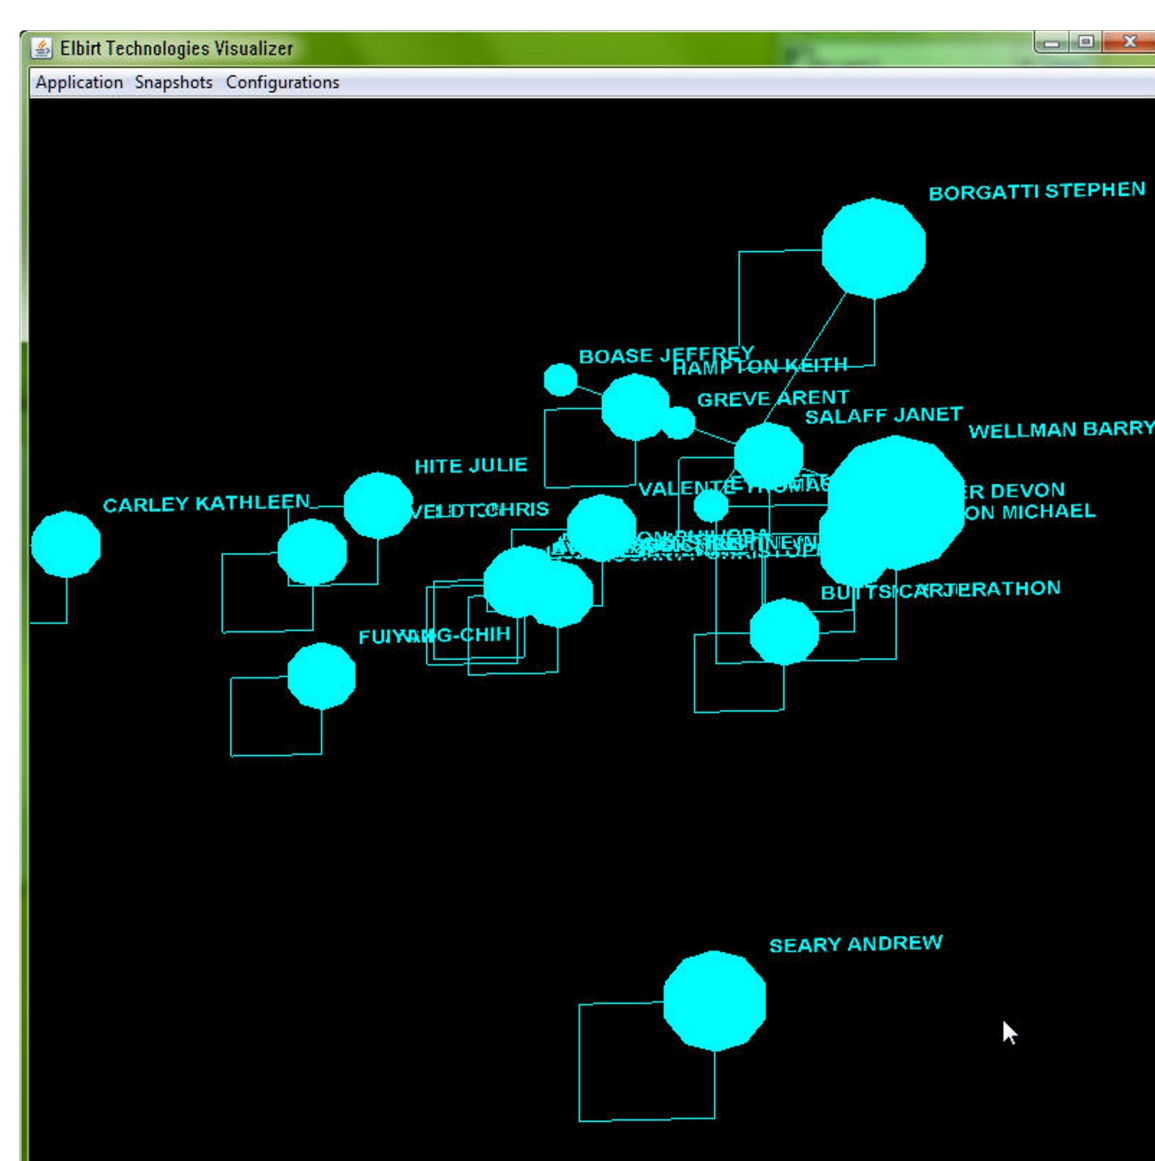

Create multiple output files including Time Series, ET-V and Excel XLSX data files.

Import data from Text Delimited and XLS/XLSX formats.

MDS Coordinates generated describe the object's similarity to all other objects.

Senator R. C. Byrd, 93rd Congress – Ego Cluster with Democrats Only

Senator R. C. Byrd, 93rd Congress – Ego Cluster with Republicans & Democrats Only

All Data Visible. Attributes: Colored by Season, Sized by Population, Wireframe and Solid Objects, Spherical Axis, with and without Labels

Fowler, J. H. (2006). Connecting the Congress: A Study of Cosponsorship Networks. *Political Analysis*, 14 (4), 456-487.

Barnett, G. A., & Sung, E. J. (2003). An examination of Canada's Interprovincial Networks. *Sunbelt Social Networks Conference*. Cancun, Mexico.

Sunbelt XXI

Sunbelt XXII

Sunbelt XXIII

Sunbelt XXIV

Sunbelt XXV

Sunbelt XVI

Sunbelt XVII

Sunbelt XVIII