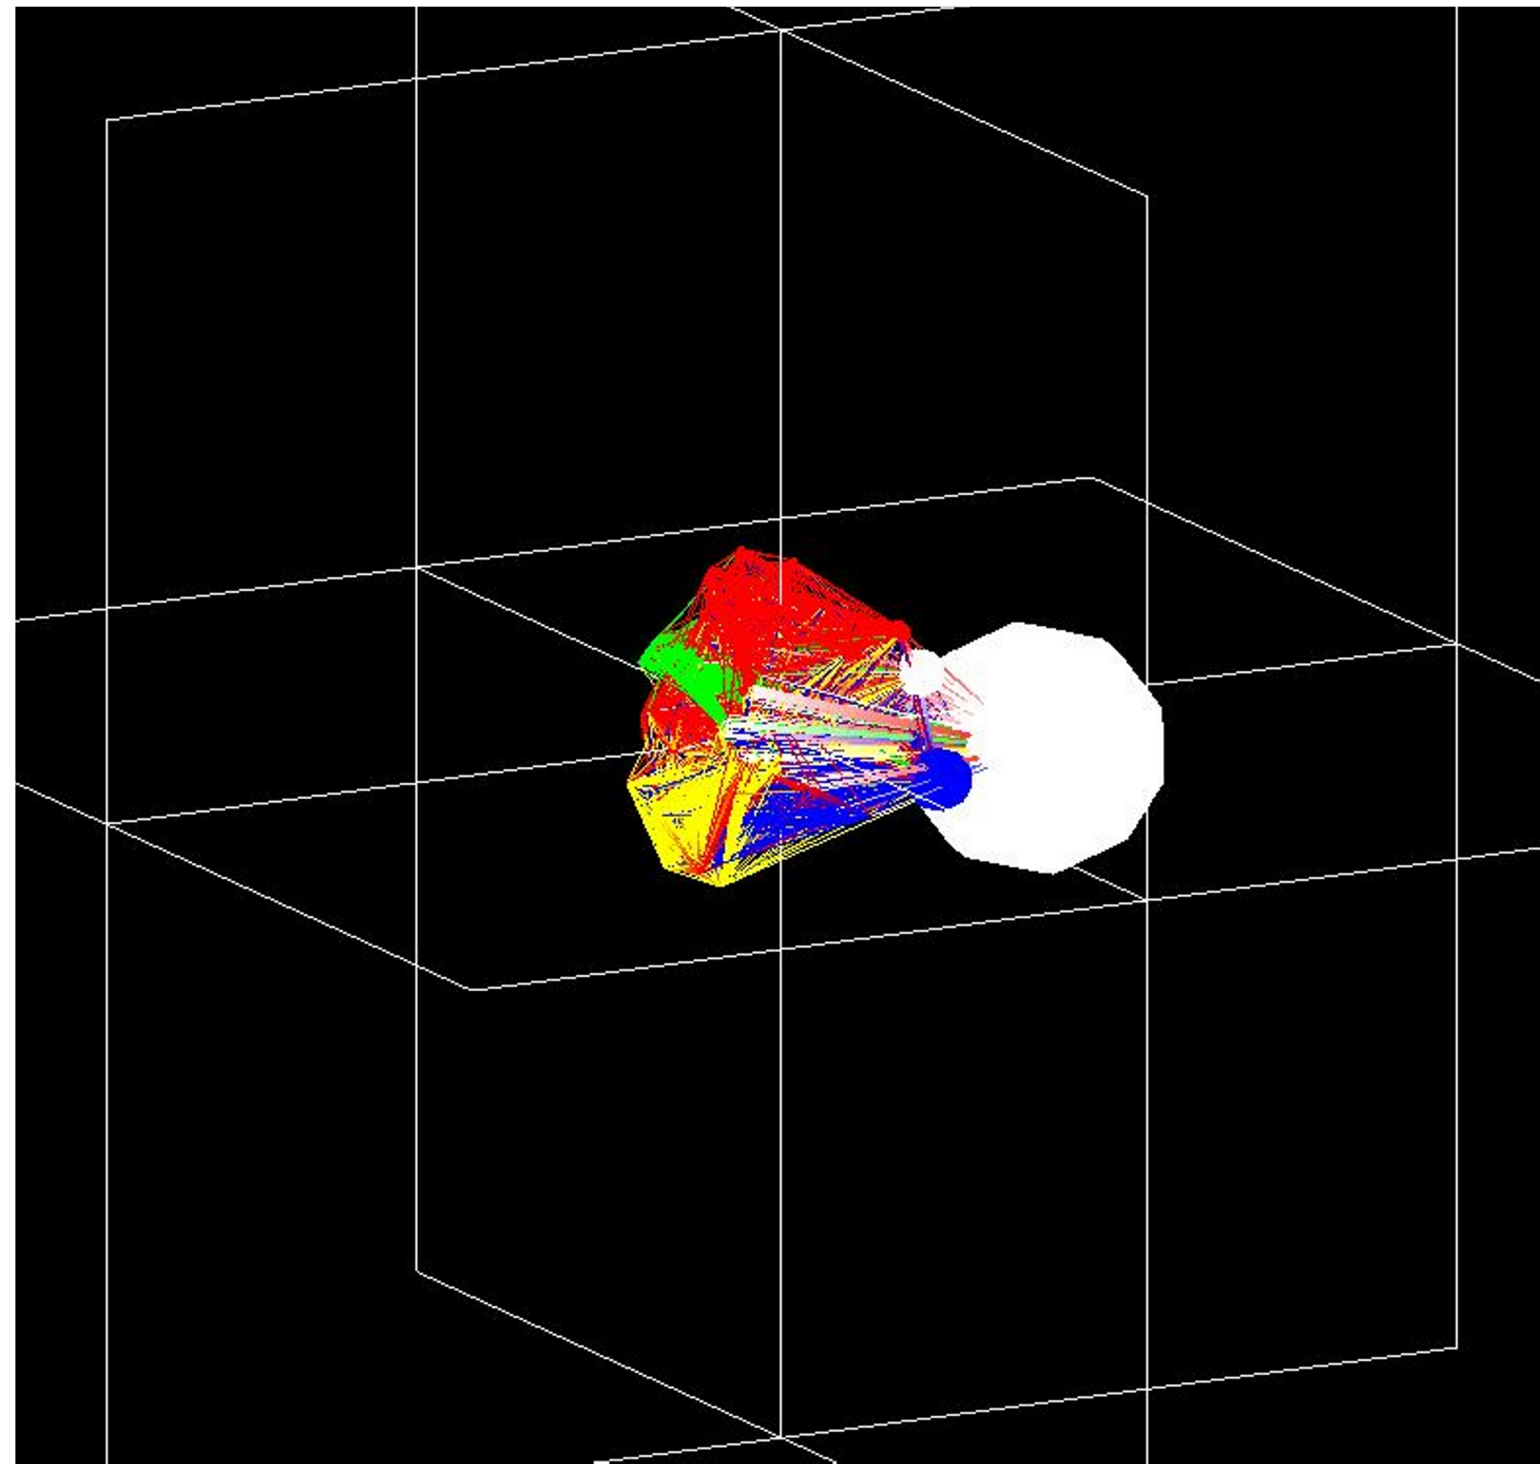

MATRIX TO COORDINATES 4.0

Unrotated

Rotated

<http://www.elbirttechnologies.com>

**Free Installer Download
32 & 64 bit Windows**

Create Multi-Dimensional Riemann Spaces with Unlimited Size and Dimensionality.

Create multiple output files including Time Series, ET-V and Excel XLSX data files.

Import data from Text Delimited and XLS/XLSX formats.

MDS Coordinates generated describe the object's similarity to all other objects.

Distances are created based on the row/column differences using Structural Equivalence / Pythagorean Theory.

Closer objects share similar network structure.

Time series and Optimal Choice Rotation Methods.

Sunbelt XIX

Sunbelt XXX

- * Self Reflexive Edges are Presentations without Co-Authors.
- * Colors have no specific meaning.
- * Object size is the number of publications for the given conference.
- * Authors with 5 or more years of conference presentation.