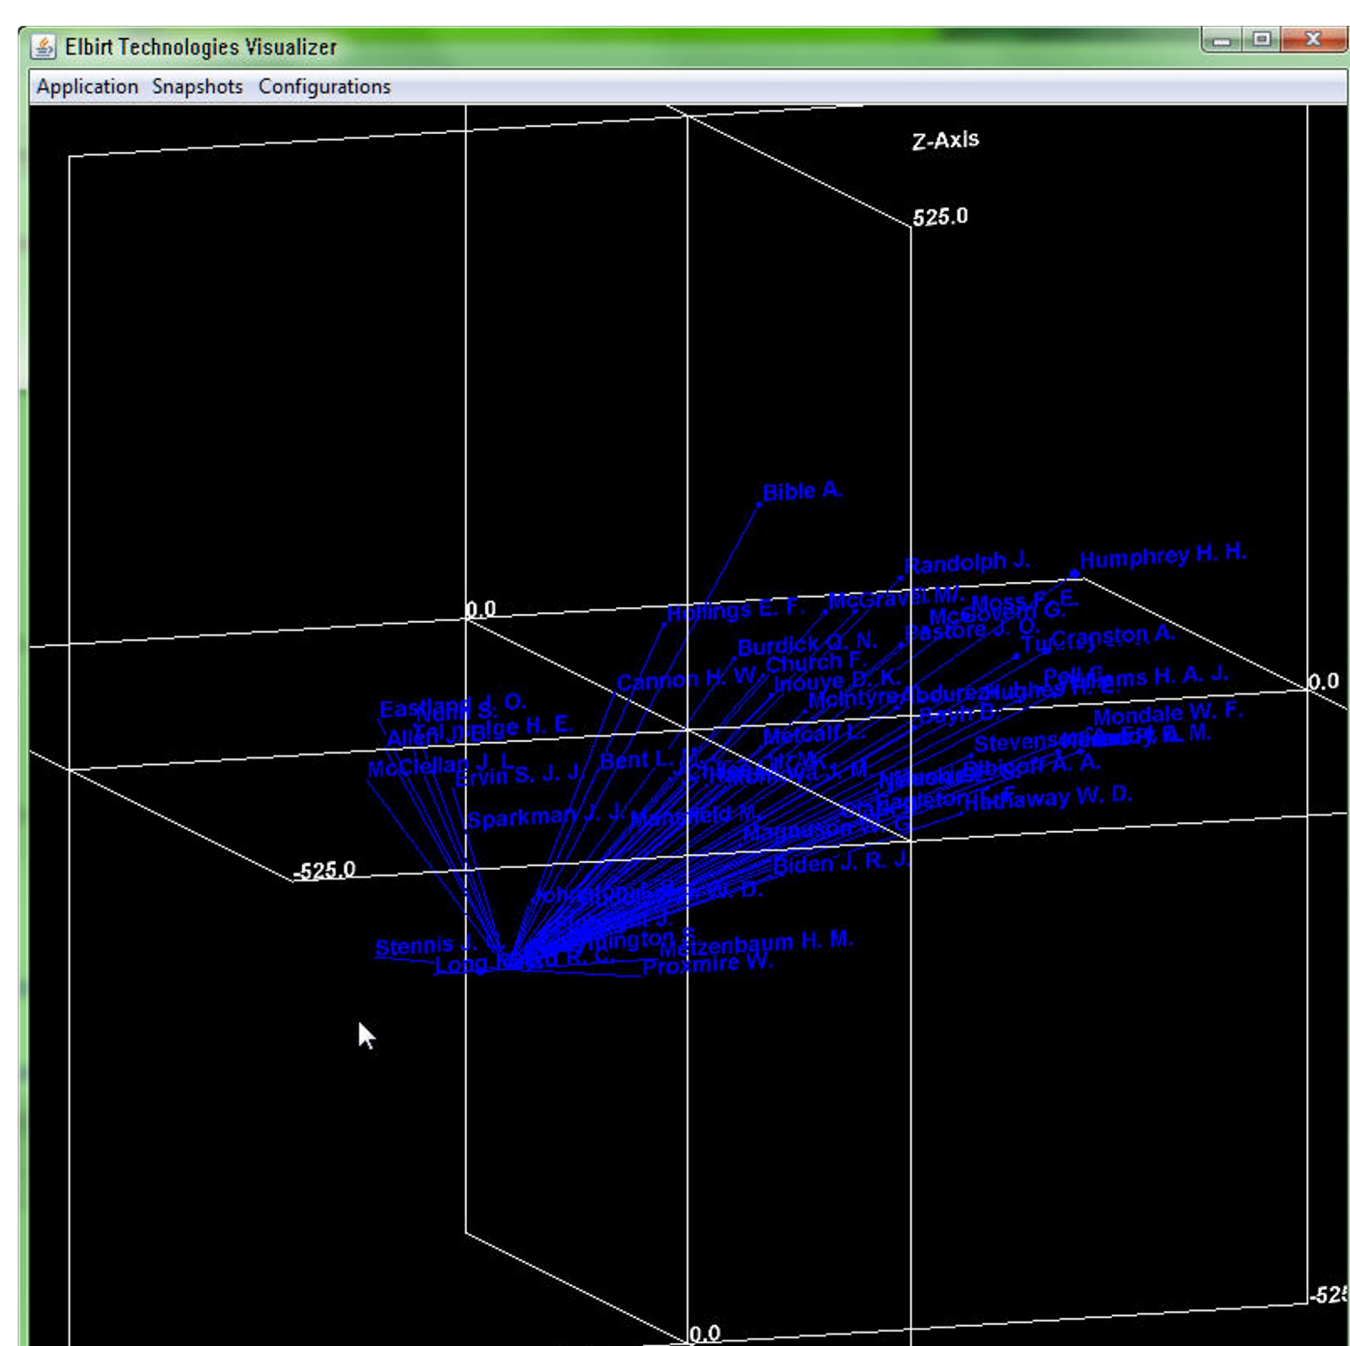

Create multiple output files including Time Series, ET-V and Excel XLSX data files.

Import data from Text Delimited and XLS/XLSX formats.

MDS Coordinates generated describe the object's similarity to all other objects.

Distances are created based on the row/column differences using Structural Equivalence / Pythagorean Theory.

Closer objects share similar network structure.

Time series and Optimal Choice Rotation Methods.

Multi-Mode, Non-Network Data can also be analyzed and coordinates generated.

ELBIRT TECHNOLOGIES VIEWER 1.0

93rd to 109th US Senate Bill Co-Sponsorship Networks

Canadian Interprovincial Migration Patterns 1987 - 2005