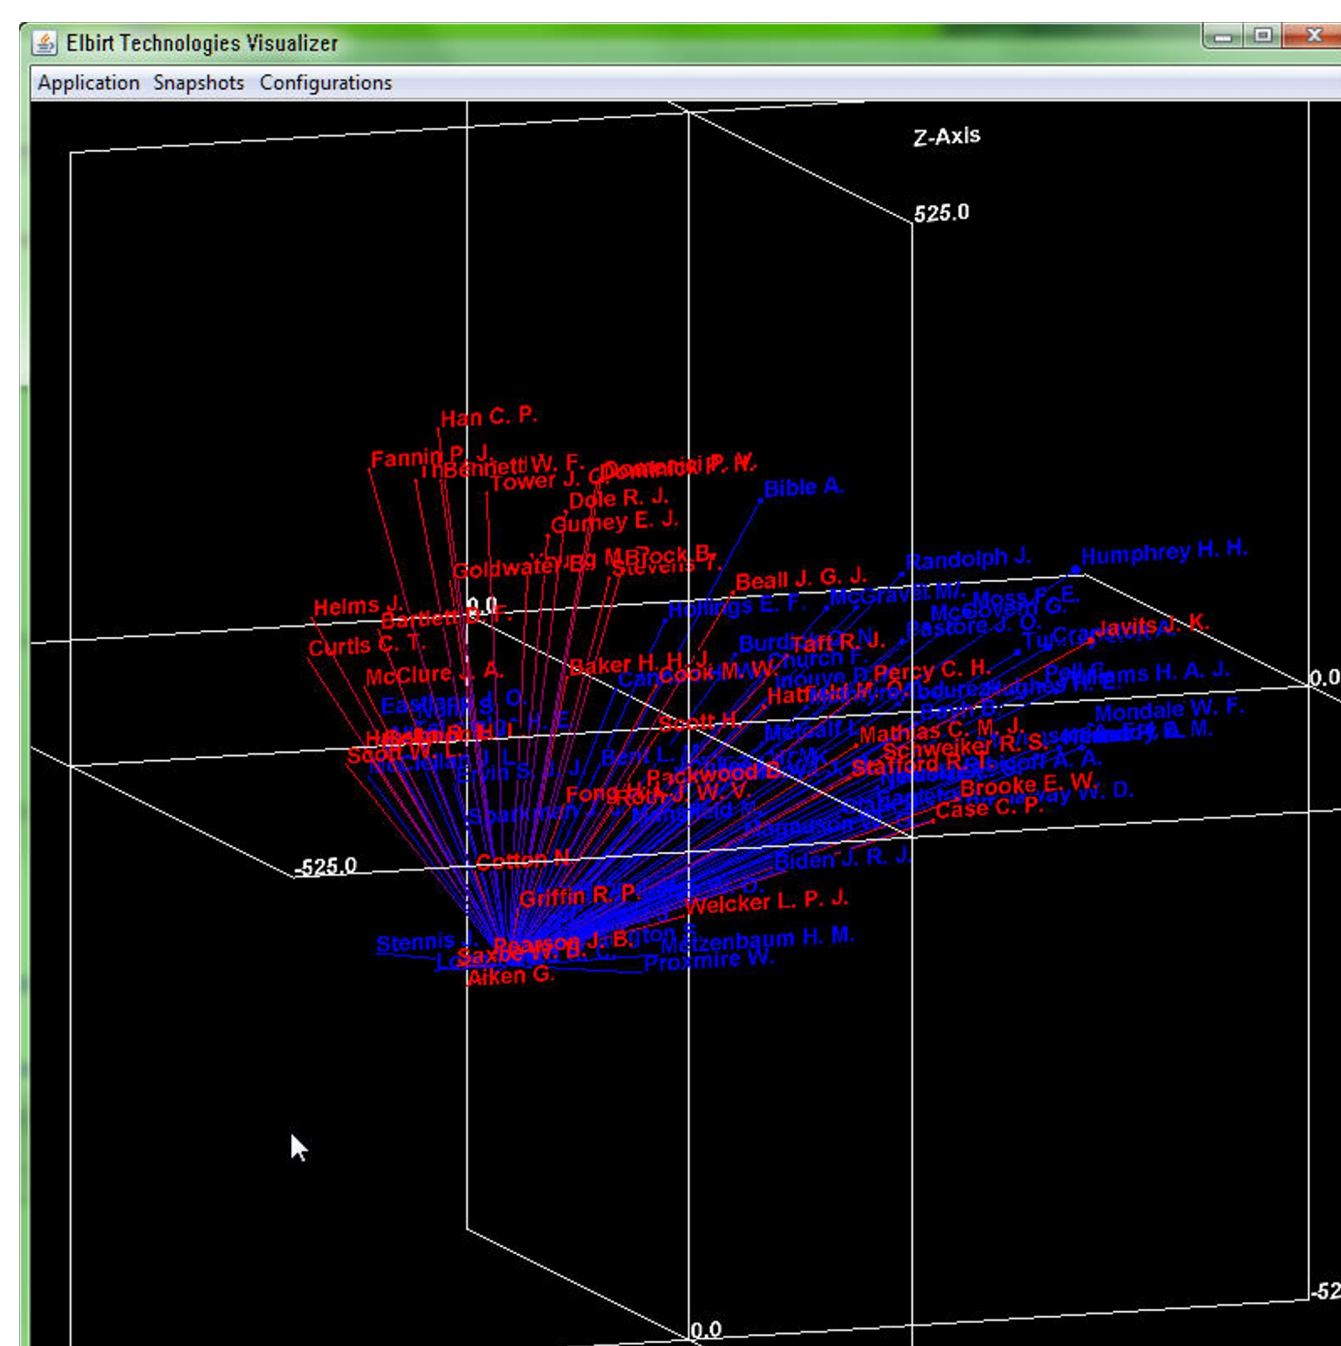

Create multiple output files including Time Series, ET-V and Excel XLSX data files.

Import data from Text Delimited and XLS/XLSX formats.

MDS Coordinates generated describe the object's similarity to all other objects.

Distances are created based on the row/column differences using Structural Equivalence / Pythagorean Theory.

Closer objects share similar network structure.

Time series and Optimal Choice Rotation Methods.

Multi-Mode, Non-Network Data can also be analyzed and coordinates generated.

ELBIRT TECHNOLOGIES VIEWER 1.0

93rd to 109th US Senate Bill Co-Sponsorship Networks

Canadian Interprovincial Migration Patterns 1987 - 2005

Senator R. C. Byrd, 93rd Congress – Ego Cluster with Democrats Only

Senator R. C. Byrd, 93rd Congress – Ego Cluster with Republicans & Democrats Only

All Data Visible. Attributes: Colored by Season, Sized by Population, Wireframe and Solid Objects, Spherical Axis, with and without Labels