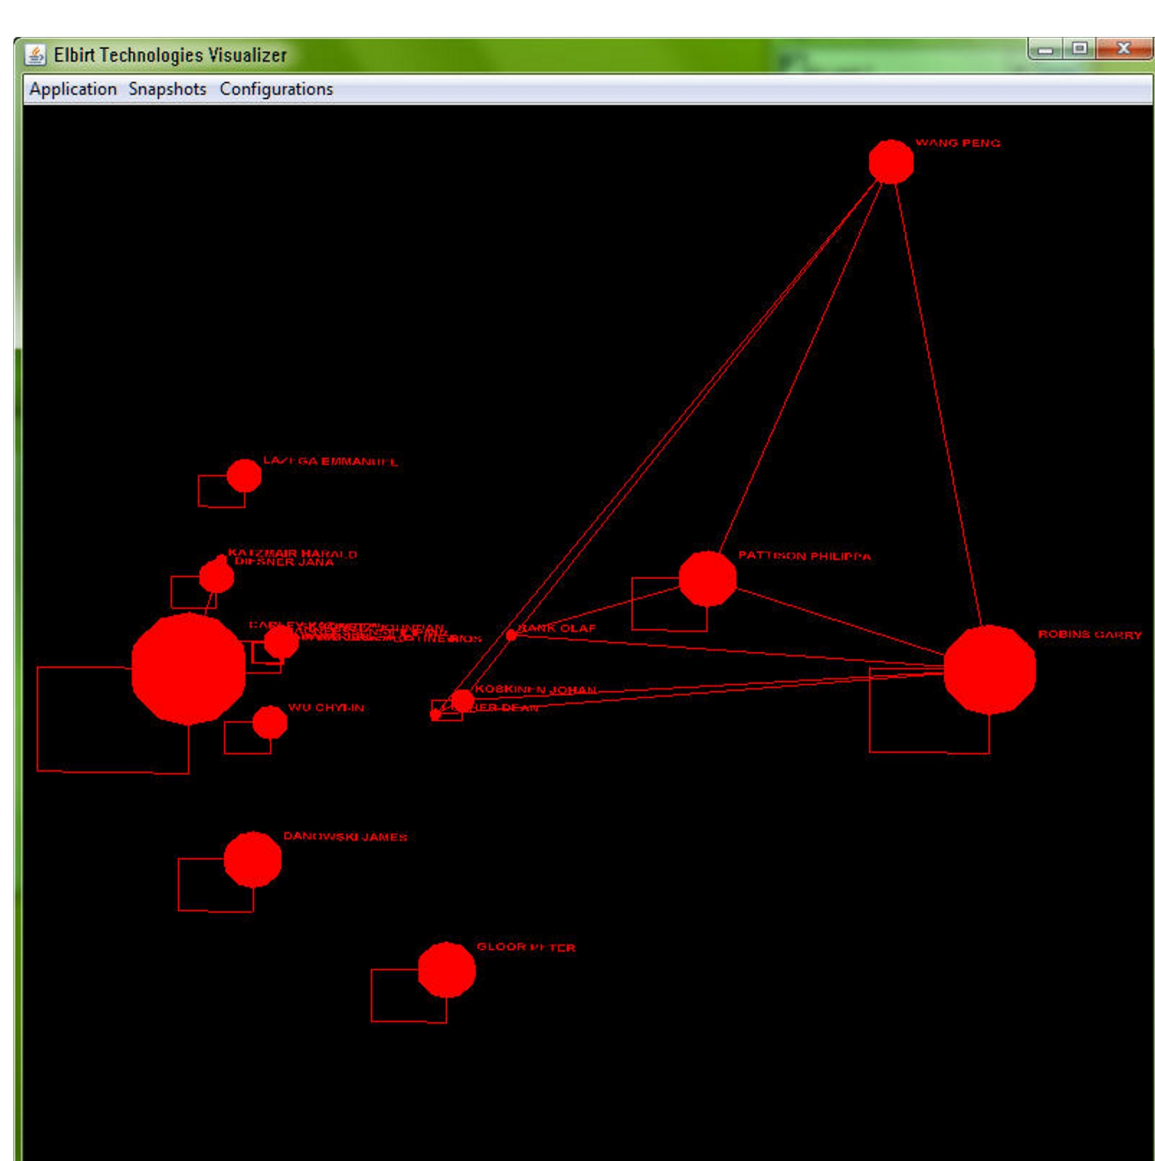

Create multiple output files including Time Series, ET-V and Excel XLSX data files.

Import data from Text Delimited and XLS/XLSX formats.

MDS Coordinates generated describe the object's similarity to all other objects.

Fowler, J. H. (2006). Connecting the Congress: A Study of Cosponsorship Networks. *Political Analysis*, 14 (4), 456-487.

Barnett, G. A., & Sung, E. J. (2003). An examination of Canada's Interprovincial Networks. *Sunbelt Social Networks Conference*. Cancun, Mexico.

Sunbelt XXI

Sunbelt XXII

Sunbelt XXIII

Sunbelt XXIV

Sunbelt XXV

Sunbelt XVI

Sunbelt XVII

Sunbelt XVIII

Sunbelt XIX

Sunbelt XXX

- * Self Reflexive Edges are Presentations without Co-Authors.
- * Colors have no specific meaning.
- * Object size is the number of publications for the given conference.
- * Authors with 5 or more years of conference presentation.