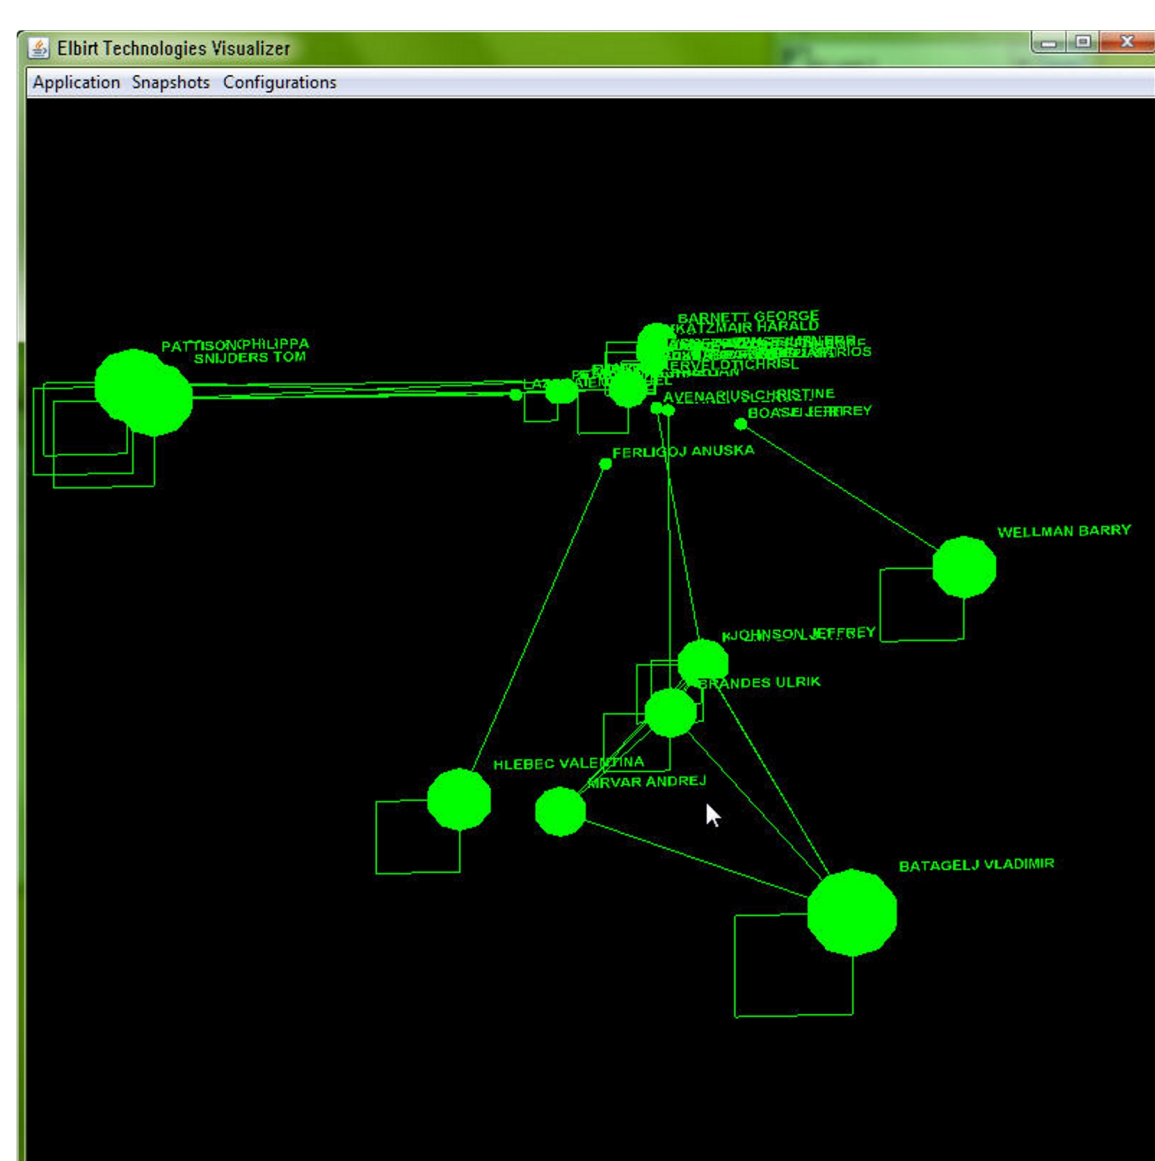

Create multiple output files including Time Series, ET-V and Excel XLSX data files.

Import data from Text Delimited and XLS/XLSX formats.

MDS Coordinates generated describe the object's similarity to all other objects.

Fowler, J. H. (2006). Connecting the Congress: A Study of Cosponsorship Networks. *Political Analysis*, 14 (4), 456-487.

Barnett, G. A., & Sung, E. J. (2003). An examination of Canada's Interprovincial Networks. *Sunbelt Social Networks Conference*. Cancun, Mexico.

Sunbelt XXI

Sunbelt XXII

Sunbelt XXIII

Sunbelt XXIV

Sunbelt XXV

Sunbelt XVI

Sunbelt XVII

Sunbelt XVIII

Sunbelt XIX

Sunbelt XXX

- * Self Reflexive Edges are Presentations without Co-Authors.
- * Colors have no specific meaning.
- * Object size is the number of publications for the given conference.
- * Authors with 5 or more years of conference presentation.