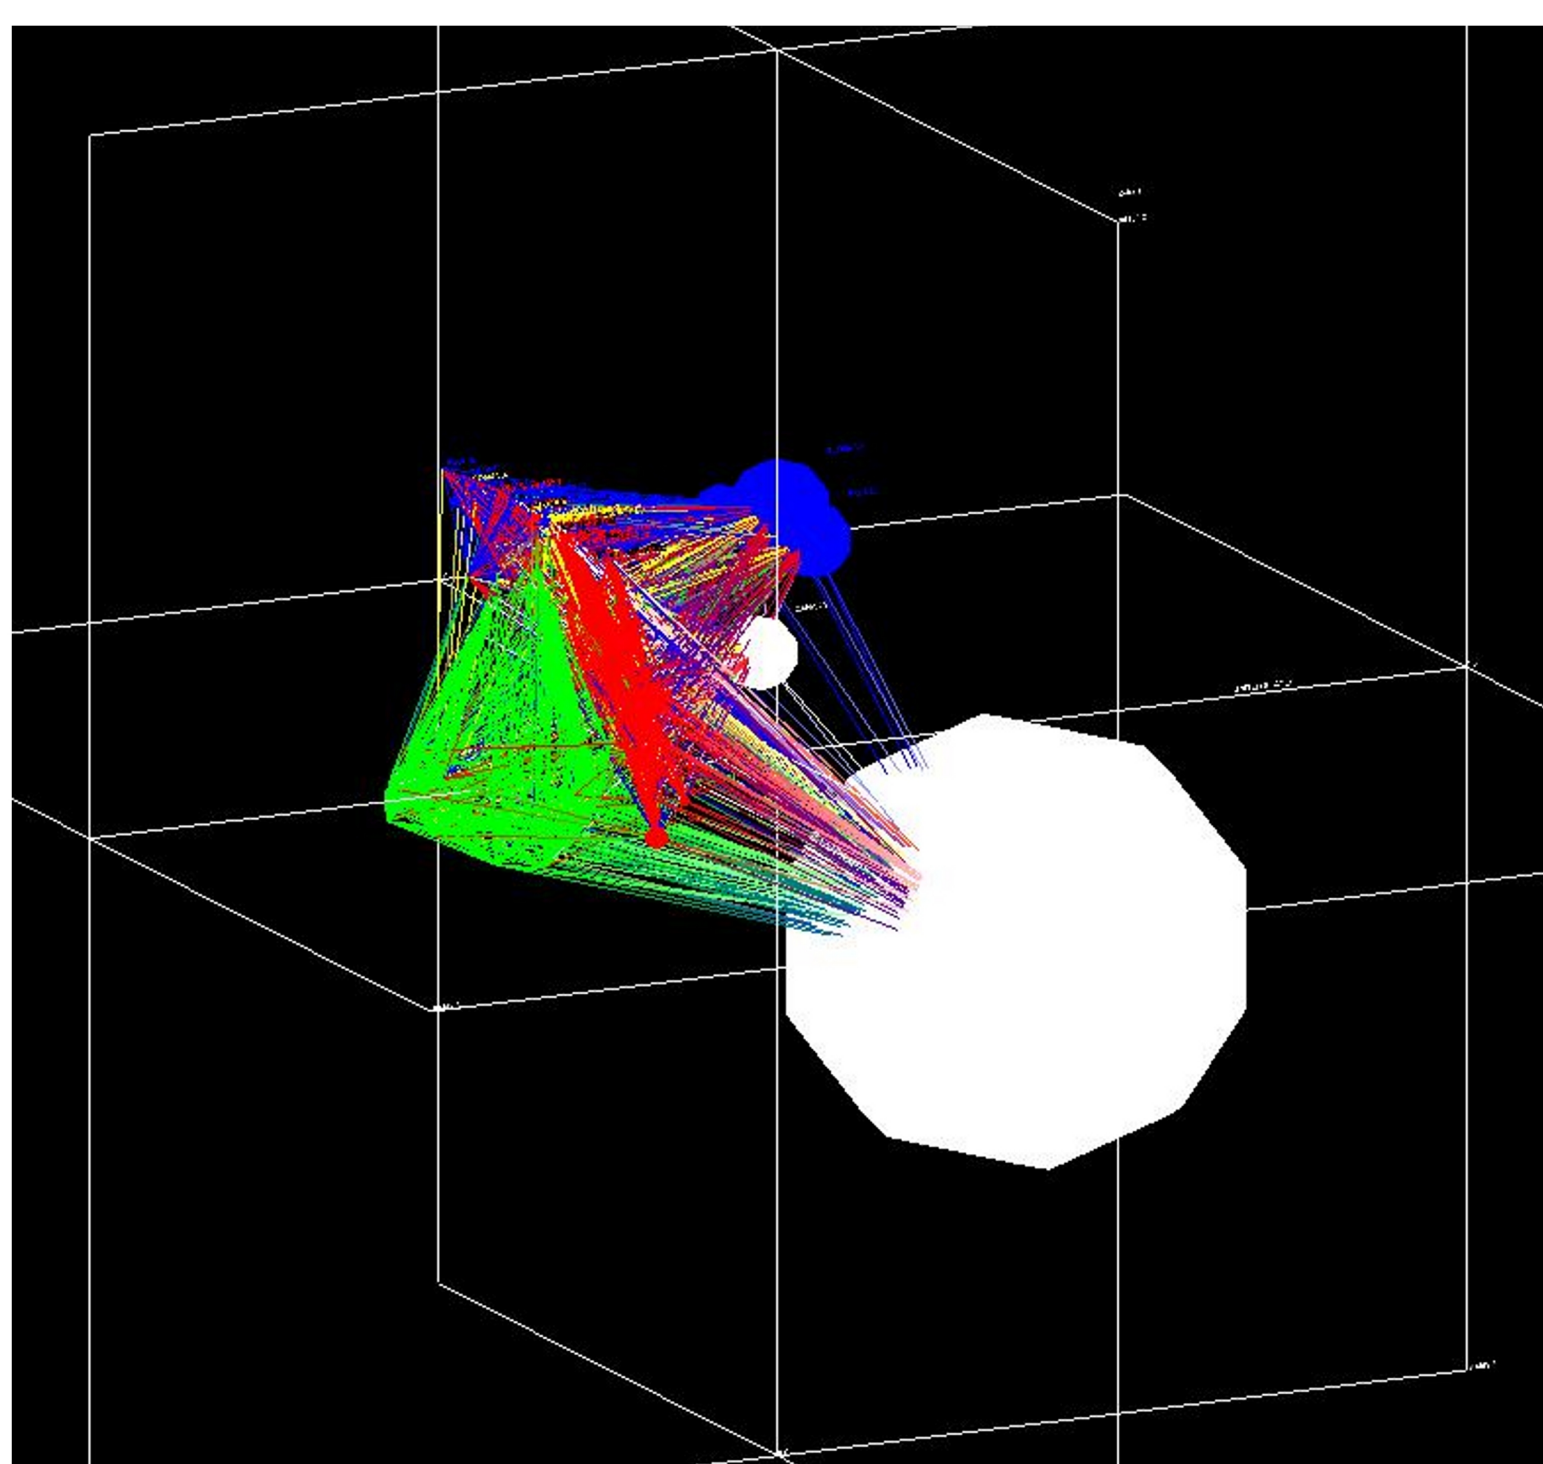

MATRIX TO COORDINATES 4.0

Unrotated

Rotated

<http://www.elbirttechnologies.com>

**Free Installer Download
32 & 64 bit Windows**

Create Multi-Dimensional Riemann Spaces with Unlimited Size and Dimensionality.

Create multiple output files including Time Series, ET-V and Excel XLSX data files.

Import data from Text Delimited and XLS/XLSX formats.

MDS Coordinates generated describe the object's similarity to all other objects.

Distances are created based on the row/column differences using Structural Equivalence / Pythagorean Theory.

Closer objects share similar network structure.

Time series and Optimal Choice Rotation Methods.

Sunbelt XIX

Sunbelt XXX

- * Self Reflexive Edges are Presentations without Co-Authors.
- * Colors have no specific meaning.
- * Object size is the number of publications for the given conference.
- * Authors with 5 or more years of conference presentation.